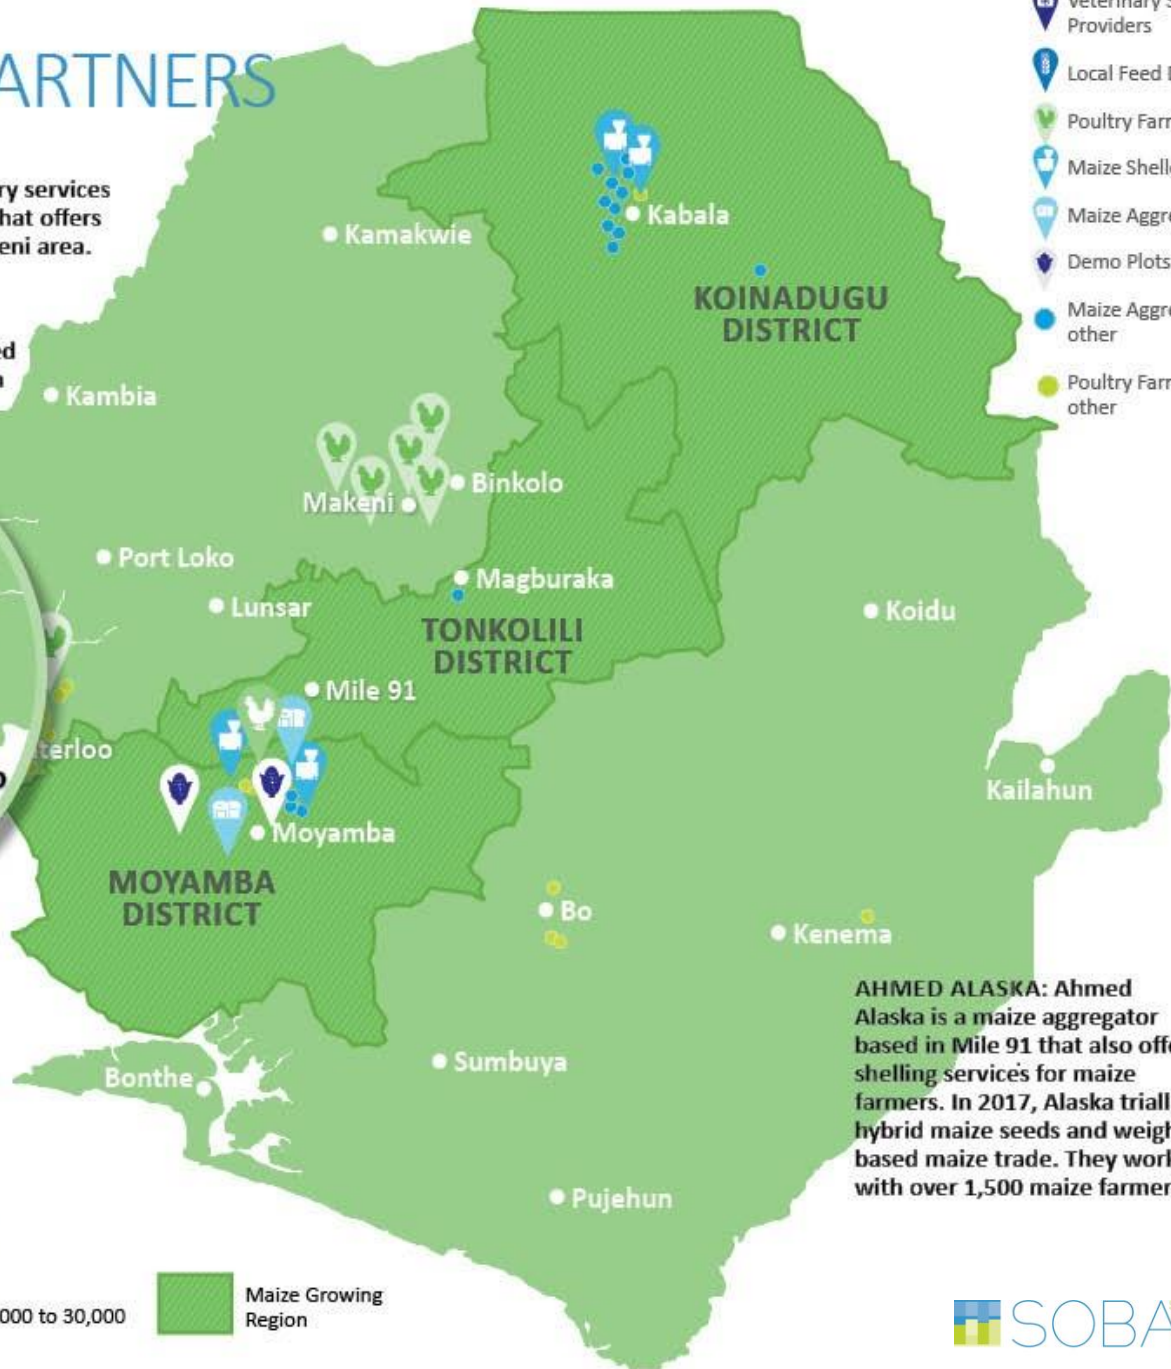

SOBA: POULTRY PARTNERS

BIG THINGS: Big Things Poultry launched a veterinary services business in 2017, now staffed with a vet technician that offers guidance and medicines to poultry farms in the Makeni area.

LANARK: Lanark is the main distributor for Koudijs concentrate, imported from the Netherlands, with plans to develop complete and near-to-complete feed for resale in 2017. They operate out of two outlets in Freetown and Makeni.

-  Veterinary Services Providers
-  Local Feed Distributor
-  Poultry Farmers
-  Maize Sheller
-  Maize Aggregators
-  Demo Plots
-  Maize Aggregators other
-  Poultry Farmers other

LEECON: Leecon Poultry is one of the largest poultry farms in Sierra Leone with 27,000 layers. Leecon and SOBA set-up model layer houses, established new farm controls, and launched scales and buyer workshops. Leecon is based in Waterloo.

AHMED ALASKA: Ahmed Alaska is a maize aggregator based in Mile 91 that also offers shelling services for maize farmers. In 2017, Alaska trialled hybrid maize seeds and weight-based maize trade. They work with over 1,500 maize farmers.