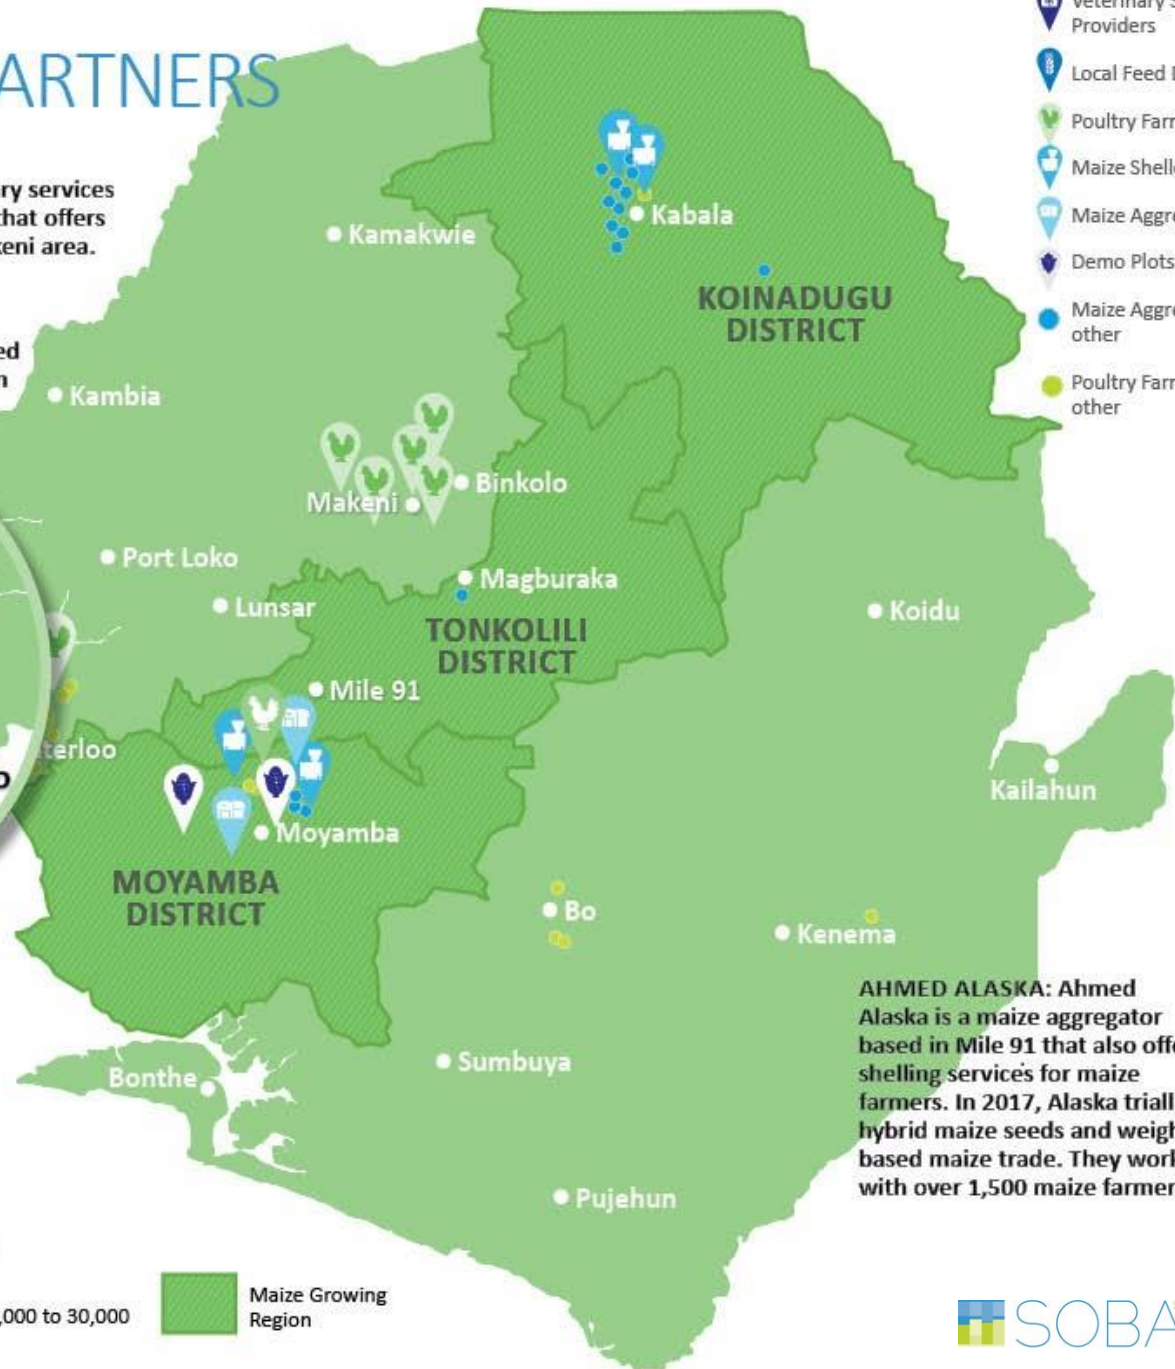

LANARK: Lanark is the main distributor for Koudijs concentrate, imported from the Netherlands, with plans to develop complete and near-to-complete feed for resale in 2017. They operate out of two outlets in Freetown and Makeni.

LEECON: Leecon Poultry is one of the largest poultry farms in Sierra Leone with 27,000 layers. Leecon and SOBA set-up model layer houses, established new farm controls, and launched scales and buyer workshops. Leecon is based in Waterloo.

Production Capacity (Layer Hens)

Maize Growing Region

-  Veterinary Services Providers
-  Local Feed Distributor
-  Poultry Farmers
-  Maize Sheller
-  Maize Aggregators
-  Demo Plots
-  Maize Aggregators other
-  Poultry Farmers other

AHMED ALASKA: Ahmed Alaska is a maize aggregator based in Mile 91 that also offers shelling services for maize farmers. In 2017, Alaska trialled hybrid maize seeds and weight-based maize trade. They work with over 1,500 maize farmers.